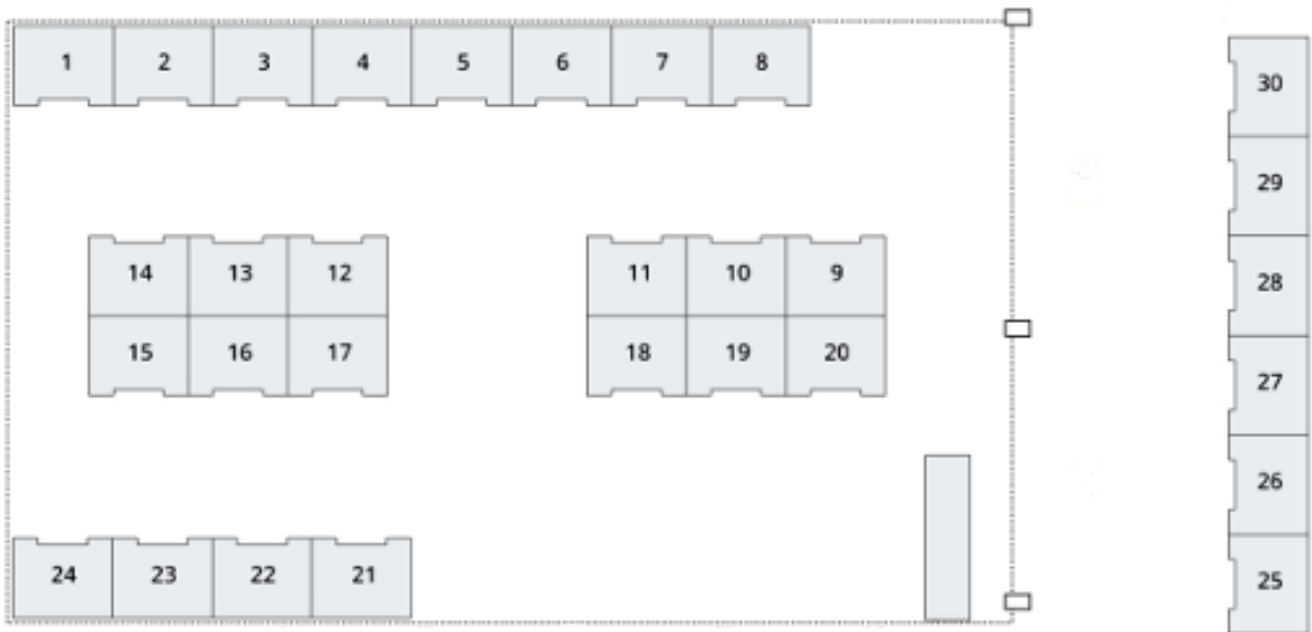

## JOB FAIR

**TUESDAY, MAY 26 - TCU PLACE (LOWER LEVEL) - 10AM – 3PM**

- |   |   |
|---|---|
| <b>1 – City of Saskatoon</b>                            | <b>16 – SK Research Council (SRC)</b>                       |
| <b>2 – Royal Canadian Mounted Police (RCMP)</b>         | <b>17 – Cameco</b>  |
| <b>3 – First Student Canada</b>                         | <b>18 – Scotiabank</b>                                      |
| <b>4 – LutherCare Communities</b>                       | <b>19 – PCL Construction</b>                                |
| <b>5 – Crestline Coach</b>                              | <b>20 – Federated Co-operatives (FCL)</b>                   |
| <b>6 – Saskatoon Tribal Council (STC)</b>               | <b>21 – Dakota Dunes Casino</b>                             |
| <b>7 – Saskatoon Public Library</b>                     | <b>22 – Karis Disability Services</b>                       |
| <b>8 – University of Saskatchewan</b>                   | <b>23 – Great Plains College</b>                            |
| <b>9 – TD Bank</b>                                      | <b>24 – Saskatoon Open Door Society (SODS)</b>              |
| <b>10 – SK Government Insurance (SGI)</b>               | <b>25 – SK Health Authority (SHA)</b>                       |
| <b>11 – Costco Wholesale</b>                            | <b>26 – Royal Canadian Air Force</b>                        |
| <b>12 – SaskTel</b>                                     | <b>27 – Jump.ca</b>   |
| <b>13 – SK Polytechnic</b>                              | <b>28 – SK Public Safety Agency (SPSA)</b>                  |
| <b>14 – CPA-SK (Chartered Professional Accountants)</b> | <b>29 – SARCAN Recycling</b>                                |
| <b>15 – Tourism Saskatchewan</b>                        | <b>30 – SK Association of Rehabilitation Centres (SARC)</b> |